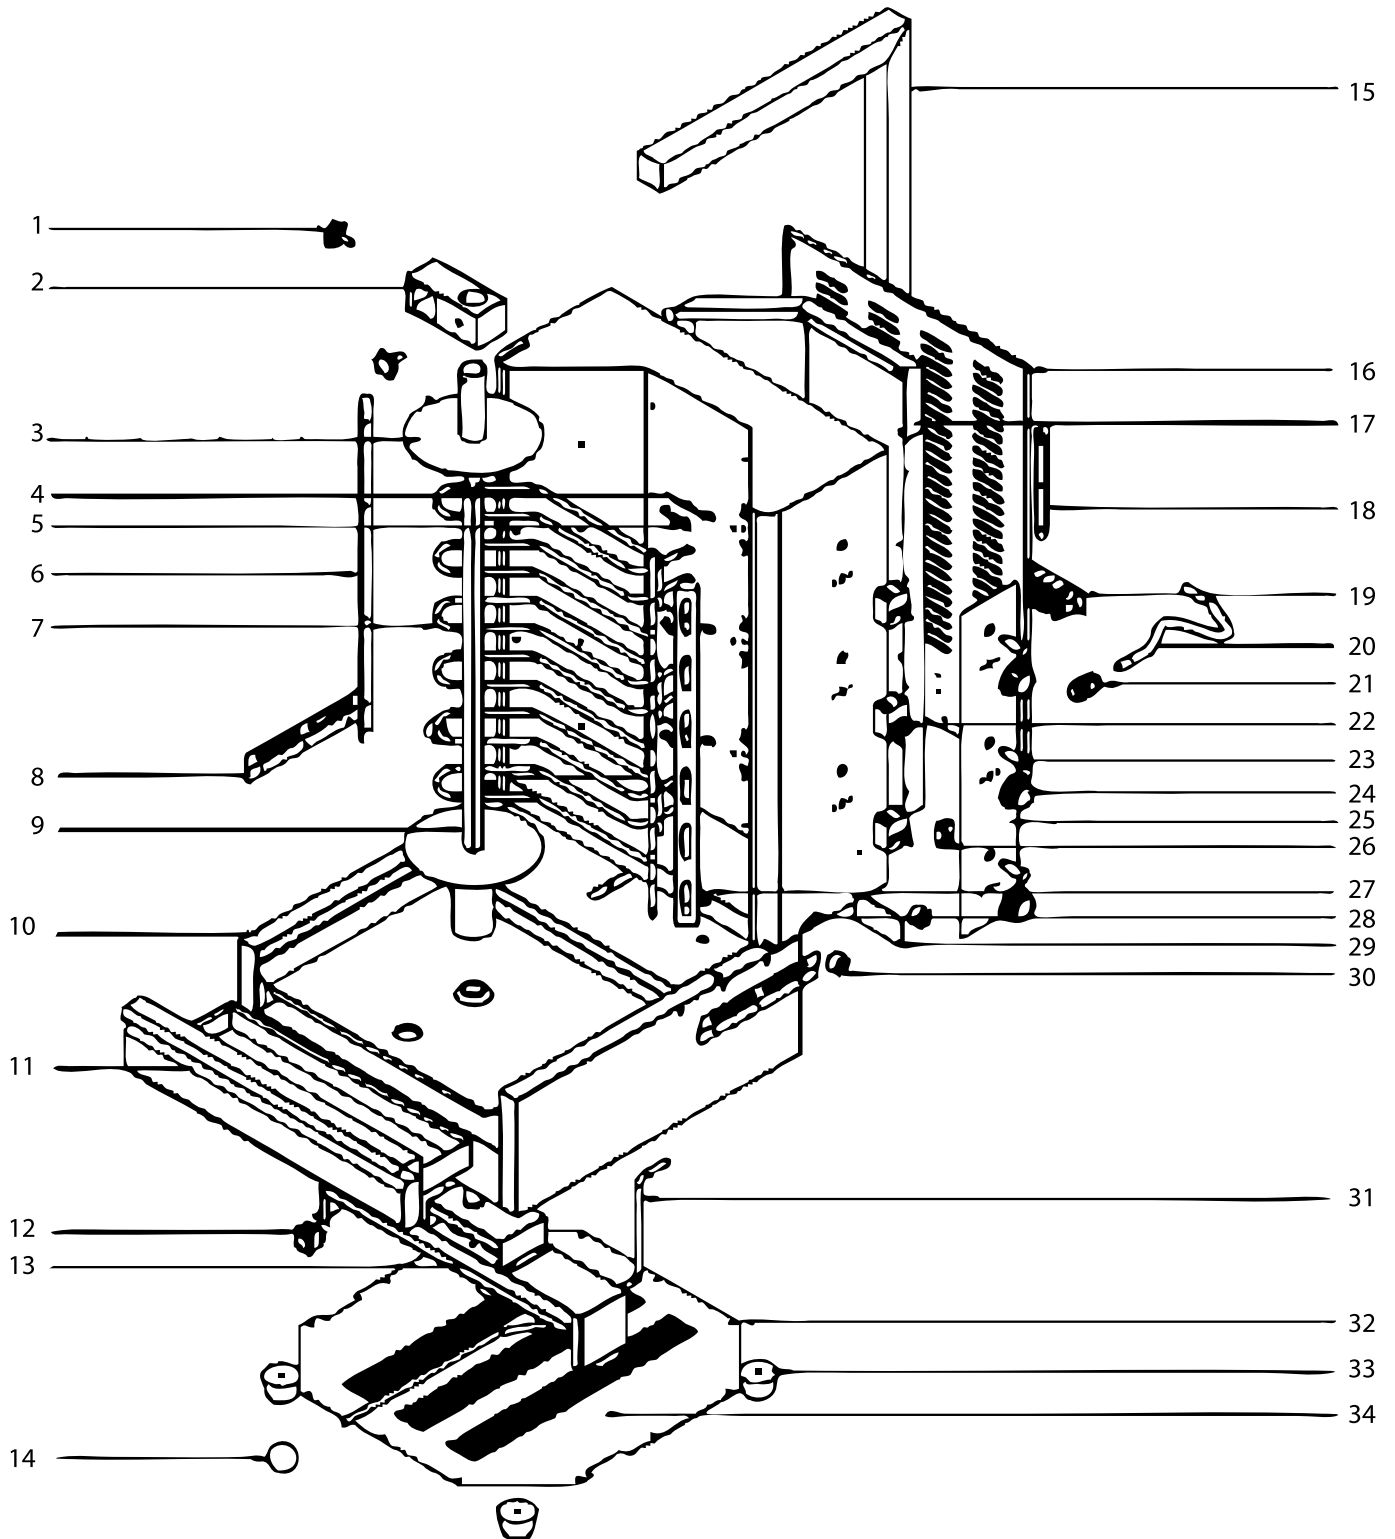

Parts Breakdown

Model BR-CN-0394 19152

Parts Breakdown

Model BR-CN-0394 19152

Item No.	Description	Position	Item No.	Description	Position	Item No.	Description	Position
72757	The Handle for 19152	1	72769	Electrical Installation Components for 19152	13	72781	Panel for 19152	25
72758	Activity Rod Components for 19152	2	72770	The Spherical Hand for 19152	14	72782	Line Pressing Code Component for 19152	26
72759	Fixed Plate Components for 19152	3	72771	Fixed Rod Components for 19152	15	72783	Out of the Coil for 19152	27
72760	Wen Heads for 19152	4	72772	After the Furnace Plate for 19152	16	72784	Line Pressing Code for 19152	28
72761	Wen Heads Fixed for 19152	5	72773	Heat Shield for 19152	17	72785	The Power Card for 19152	29
72762	Hair Heat Pipe Bracket for 19152	6	72774	Fixed Link Strengthen Yards for 19152	18	72786	Lugs for 19152	30
72763	Heating Element for 19152	7	72775	Terminal for 19152	19	72787	Tie Rod for 19152	31
72764	Rolling Guide for 19152	8	72776	Cable for 19152	20	72788	Chamber of a Stove or Furnace Bottom for 19152	32
72765	Insert Stem Component for 19152	9	72777	Line Set for 19152	21	72789	Rubber Feet for 19152	33
72766	The Body Components for 19152	10	72778	The Thermostat for 19152	22	72790	Motor Mounting Bracket for 19152	34
72767	The Oil Box Component for 19152	11	72779	Indicator Light for 19152	23	78606	Motor for 19152	
72768	Rocker Switch for 19152	12	72780	A Knob for 19152	24			